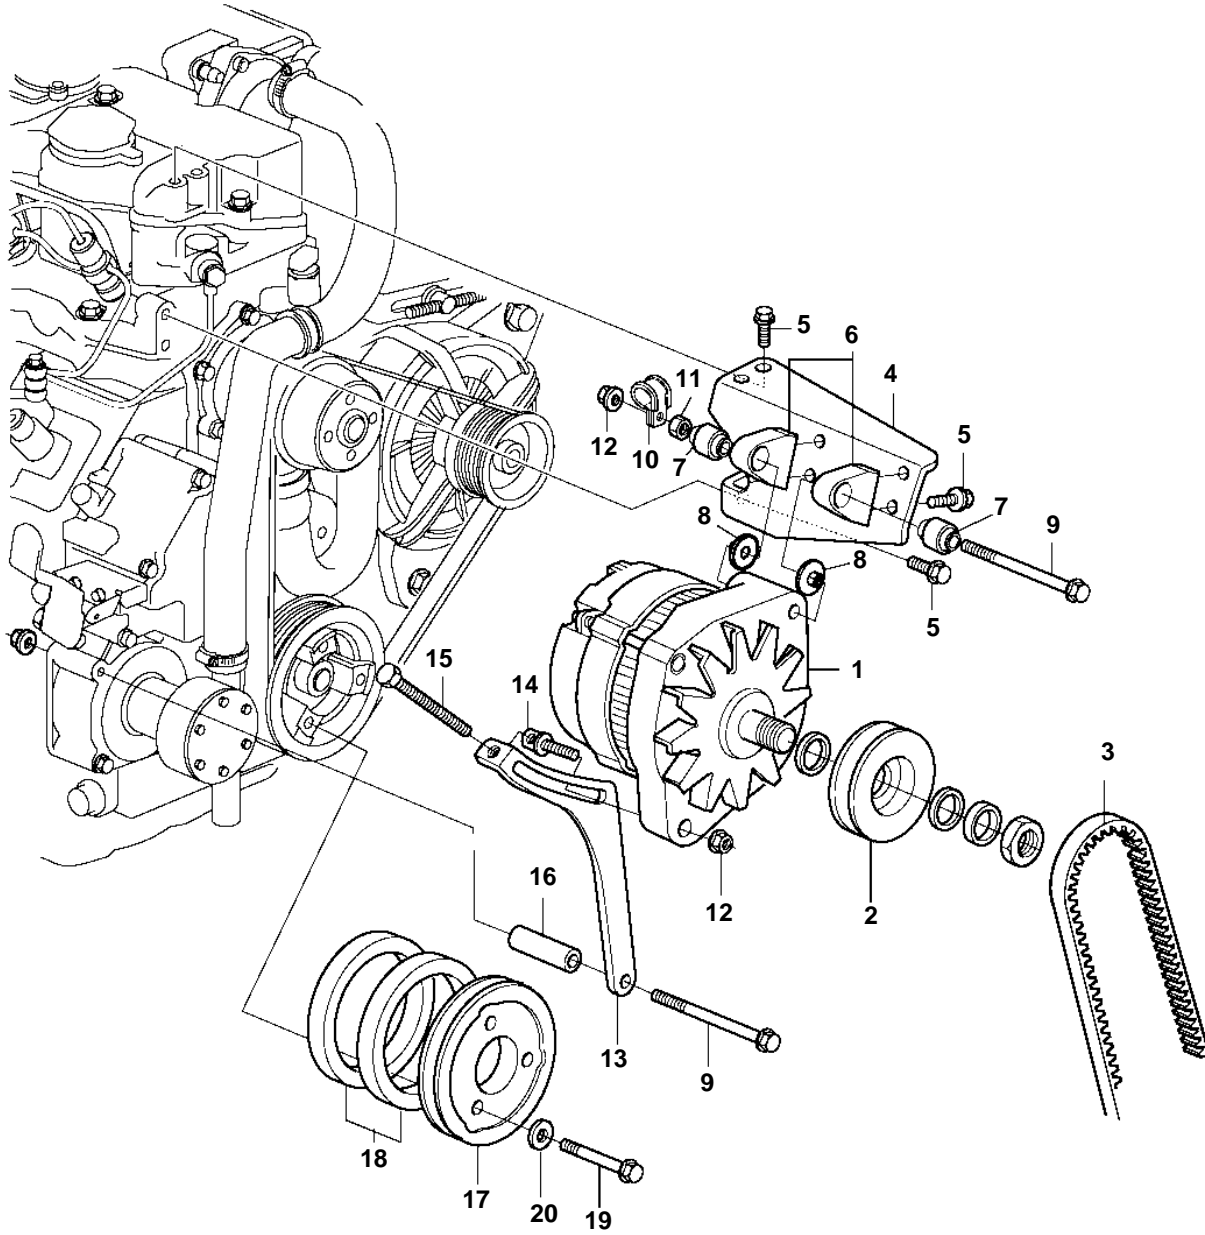

D1-20

22952

## D1-20

REF	PART NO.	QTY	DESCRIPTION	NOTES
1	873770	1	Alternator	14V, 60A
	3803444	1	Alternator,exch	Exchange unit
	3803444	1	Alternator,exch	14V, 60A
	872927	1	Alternator	28V, 40A
	3803619	1	Alternator,exch	Exchange unit
	3803619	1	Alternator,exch	28V, 40A
2	841813	1	Pulley	
3	977525	1	V-belt	
4	3819248	1	Plate	
5	946440	7	Flange screw	
6	3580749	2	Anchorage	
7	859273	2	Rubber bushing	
8	859274	2	Washer	
9	968553	2	Screw	
10	949746	1	Clamp	
11	955782	1	Nut	
12	945408	2	Flange nut	
13	3884026	1	Tensioning arm	
14	861663	1	Lock screw	
15	977820	1	Screw	
16	823497	1	Sleeve	
17	3581036	1	Pulley	
18	3583572	2	Spacer	
19	965181	3	Screw	
20	976944	3	Washer	
21	1324492	1	Relay	
22	838455	1	Retainer	
23	829714	1	Seal	
24	967583	1	Retainer	
25	19923	1	Bulb	
26	808175	1	Bulb socket	
27	838457	1	Symbol strip	
28	838542	1	Cable trunk	
29	948211	10	Strip clamp	