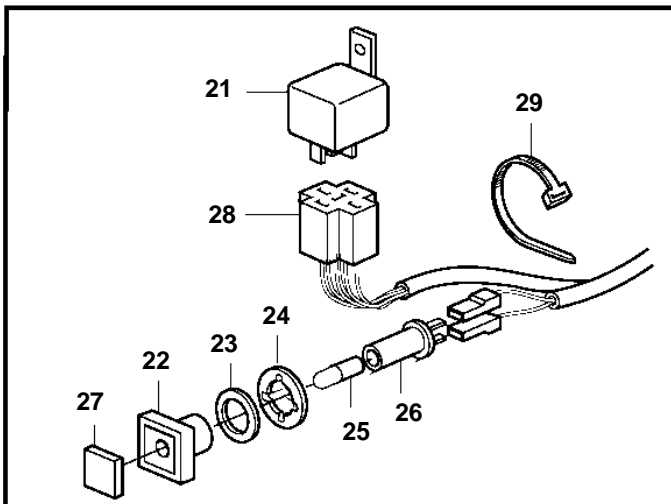

D1-20

22952

D1-20

REF	PART NO.	QTY	DESCRIPTION	NOTES
1	873770	1	Alternator	14V, 60A
	3803444	1	Alternator,exch	Exchange unit
	3803444	1	Alternator,exch	14V, 60A
	872927	1	Alternator	28V, 40A
	3803619	1	Alternator,exch	Exchange unit
	3803619	1	Alternator,exch	28V, 40A
2	841813	1	Pulley	
3	977525	1	V-belt	
4	3819248	1	Plate	
5	946440	7	Flange screw	
6	3580749	2	Anchorage	
7	859273	2	Rubber bushing	
8	859274	2	Washer	
9	968553	2	Screw	
10	949746	1	Clamp	
11	955782	1	Nut	
12	945408	2	Flange nut	
13	3884026	1	Tensioning arm	
14	861663	1	Lock screw	
15	977820	1	Screw	
16	823497	1	Sleeve	
17	3581036	1	Pulley	
18	3583572	2	Spacer	
19	965181	3	Screw	
20	976944	3	Washer	
21	1324492	1	Relay	
22	838455	1	Retainer	
23	829714	1	Seal	
24	967583	1	Retainer	
25	19923	1	Bulb	
26	808175	1	Bulb socket	
27	838457	1	Symbol strip	
28	838542	1	Cable trunk	
29	948211	10	Strip clamp