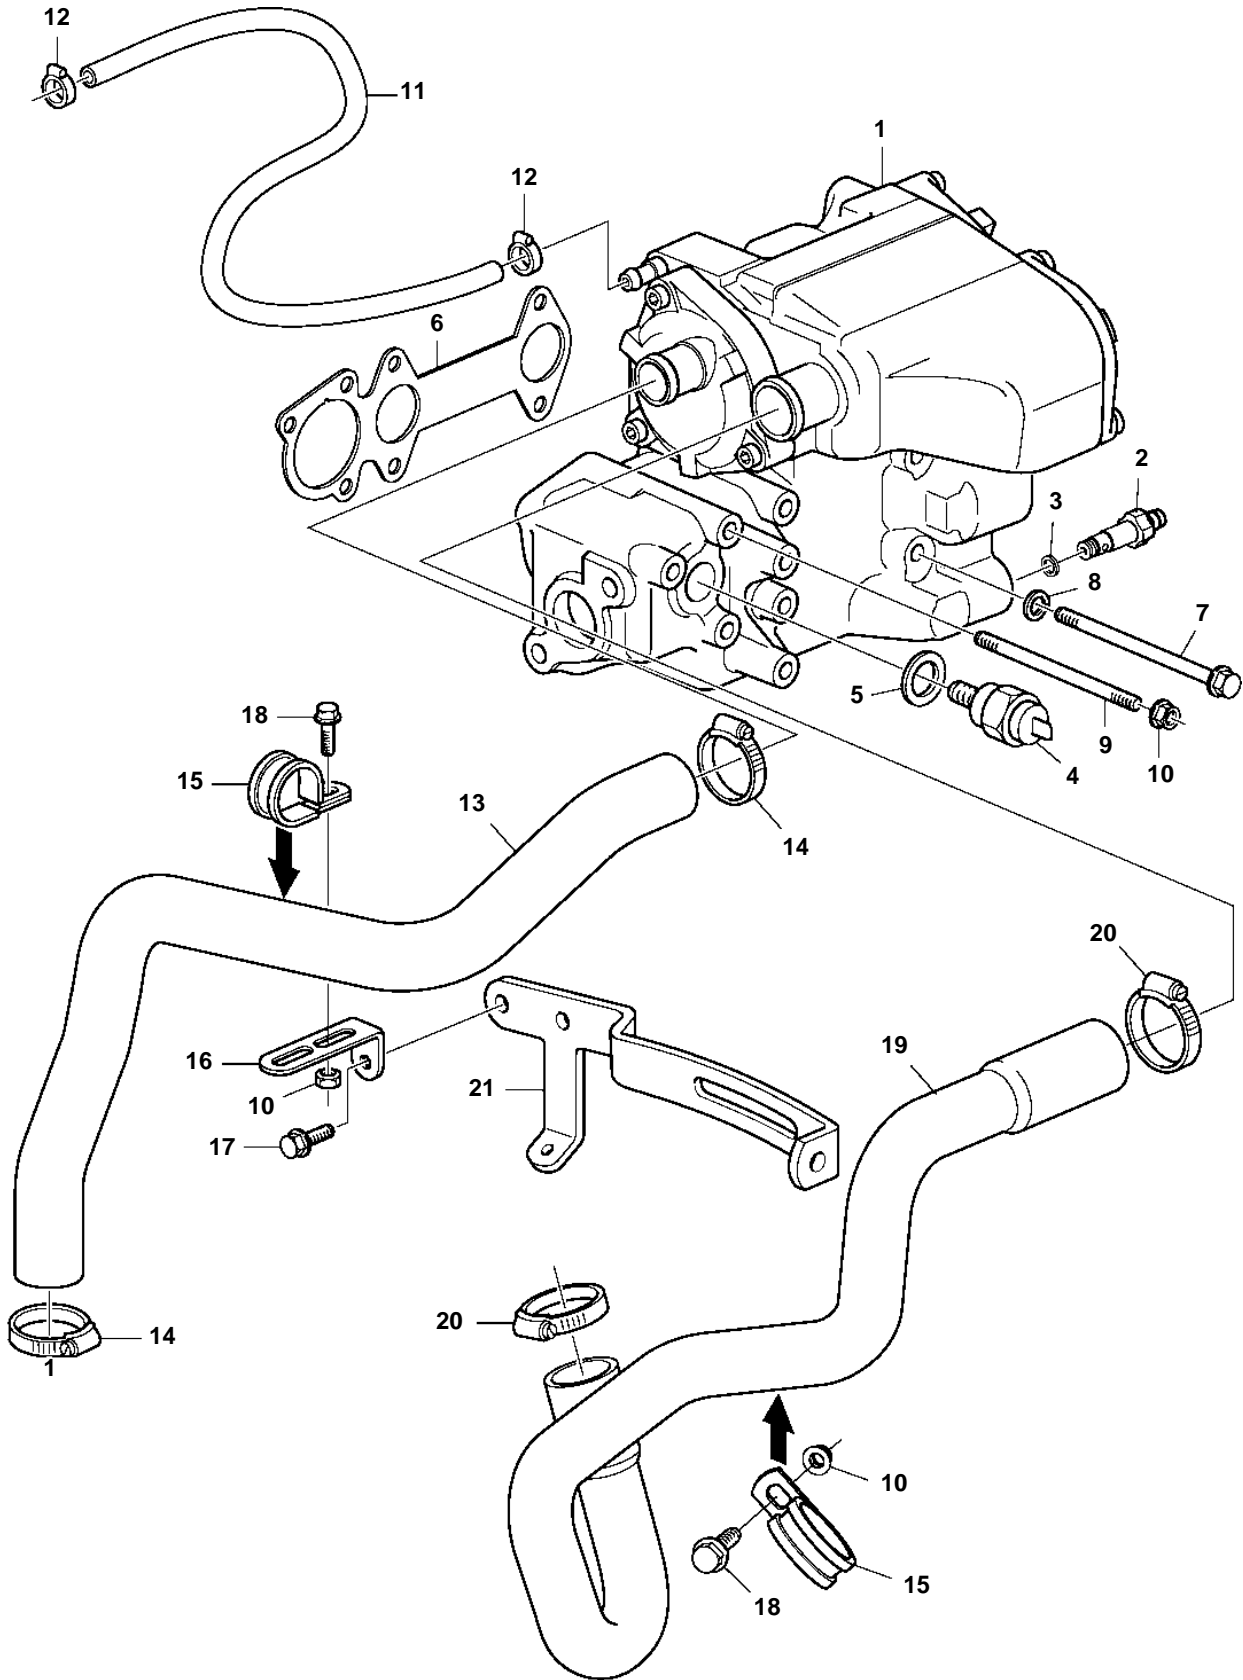

D1-13

22933

D1-13

REF	PART NO.	QTY	DESCRIPTION	SEE SEC.	NOTES
1	3840127	1	Heat exchanger		
				9708	
2		1	Draining nippel	9708	
3		1	• O-ring		
4	827151	1	Temperature sensor		
5	11998	1	Gasket		
6	3809917	1	Gasket		
7	955285	5	Screw		
8	861913	5	Spring washer		
9		2			
10	945407	4	Flange nut		
11	949745	1	Hose		Heat exchanger-expansion tank.
12	961662	2	Clamp		
13	3809920	1	Hose		Heat exchanger-Sea water pump.
14	943475	2	Hose clamp		
15	952636	2	Clamp		
16	965558	1	Bracket		
17	947107	1	Flange screw		
18	946544	1	Flange screw		
19	3818594	1	Hose		Heat exchanger-water pump.
20	853548	2	Hose clamp		
21		1	Tensioner	8355	