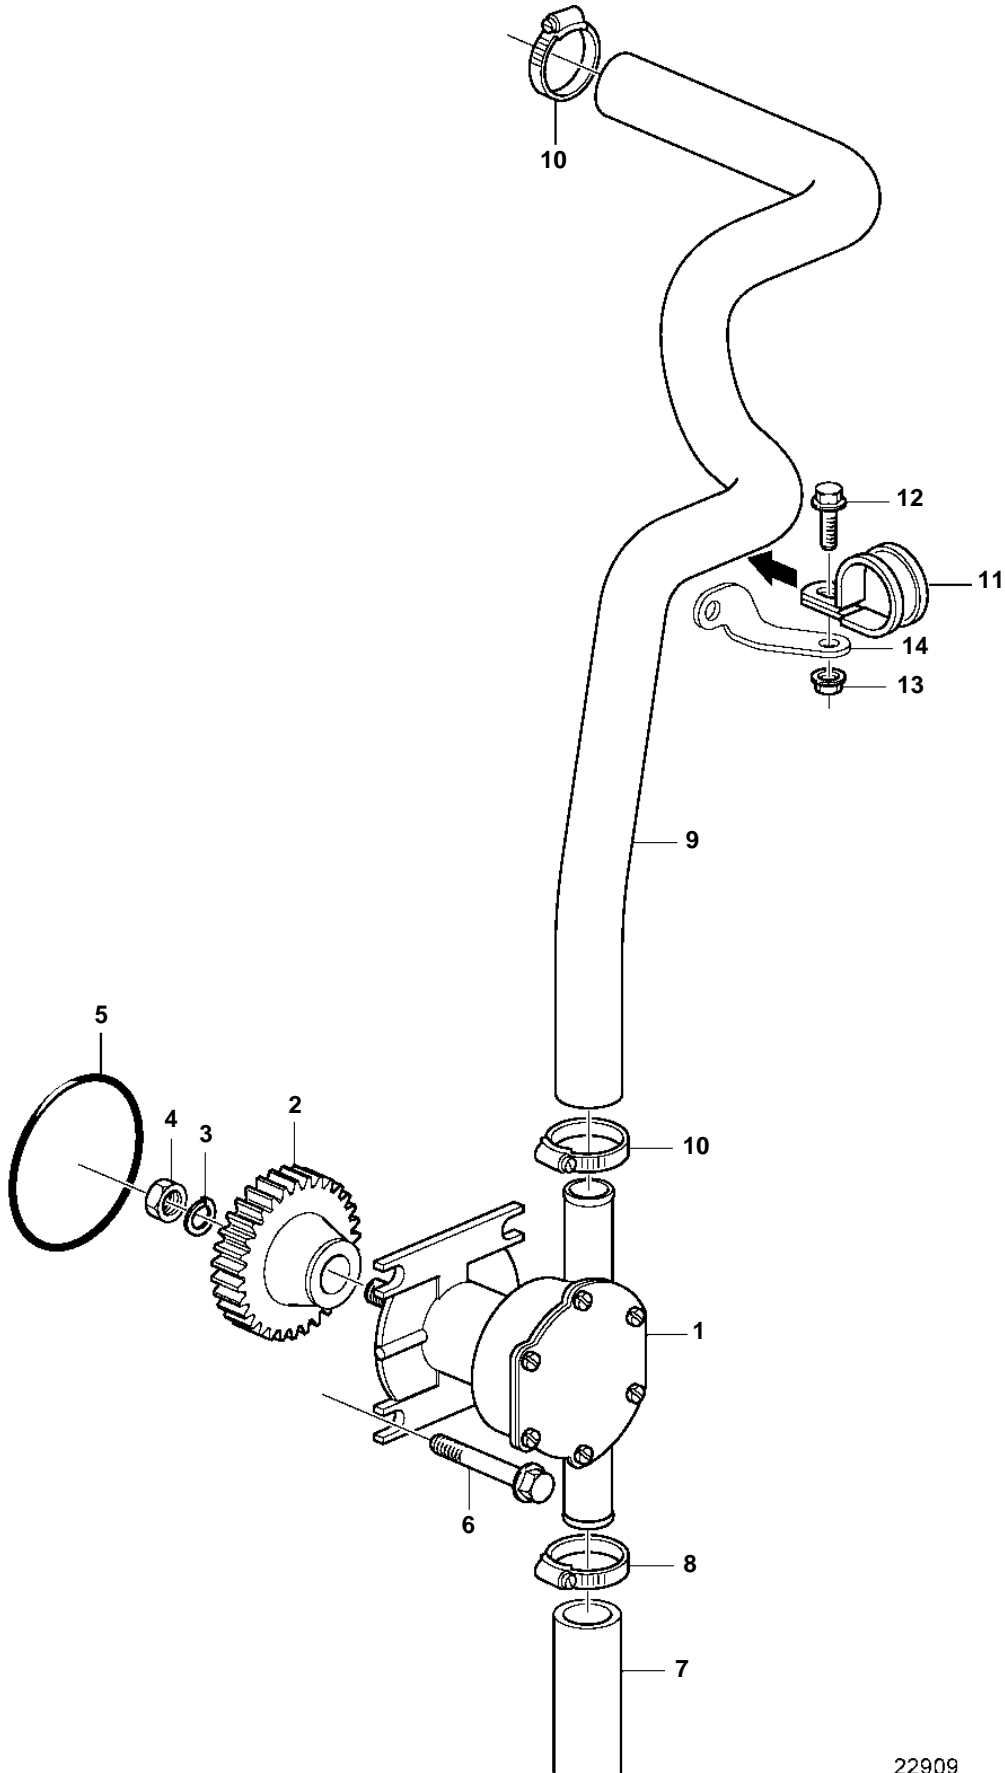

D1-30, D2-40

22909

D1-30, D2-40

REF	PART NO.	QTY	DESCRIPTION	SEE SEC.	NOTES
1	3580945	1	Sea water pump		(3580064)
				9344	
2	3580379	1	Gear		
3	3580015	1	Spring washer		
4	971071	1	Nut		
5	3580380	1	O-ring		
6	965217	4	Flange screw		
7	3812877	1	Hose		
8	980129	2	Hose clamp		
9	3812873	1	Hose		
10	943472	2	Hose clamp		
11	952636	1	Clamp		
12	946544	1	Flange screw		
13	945407	1	Flange nut		
14	3812875	1	Bracket		