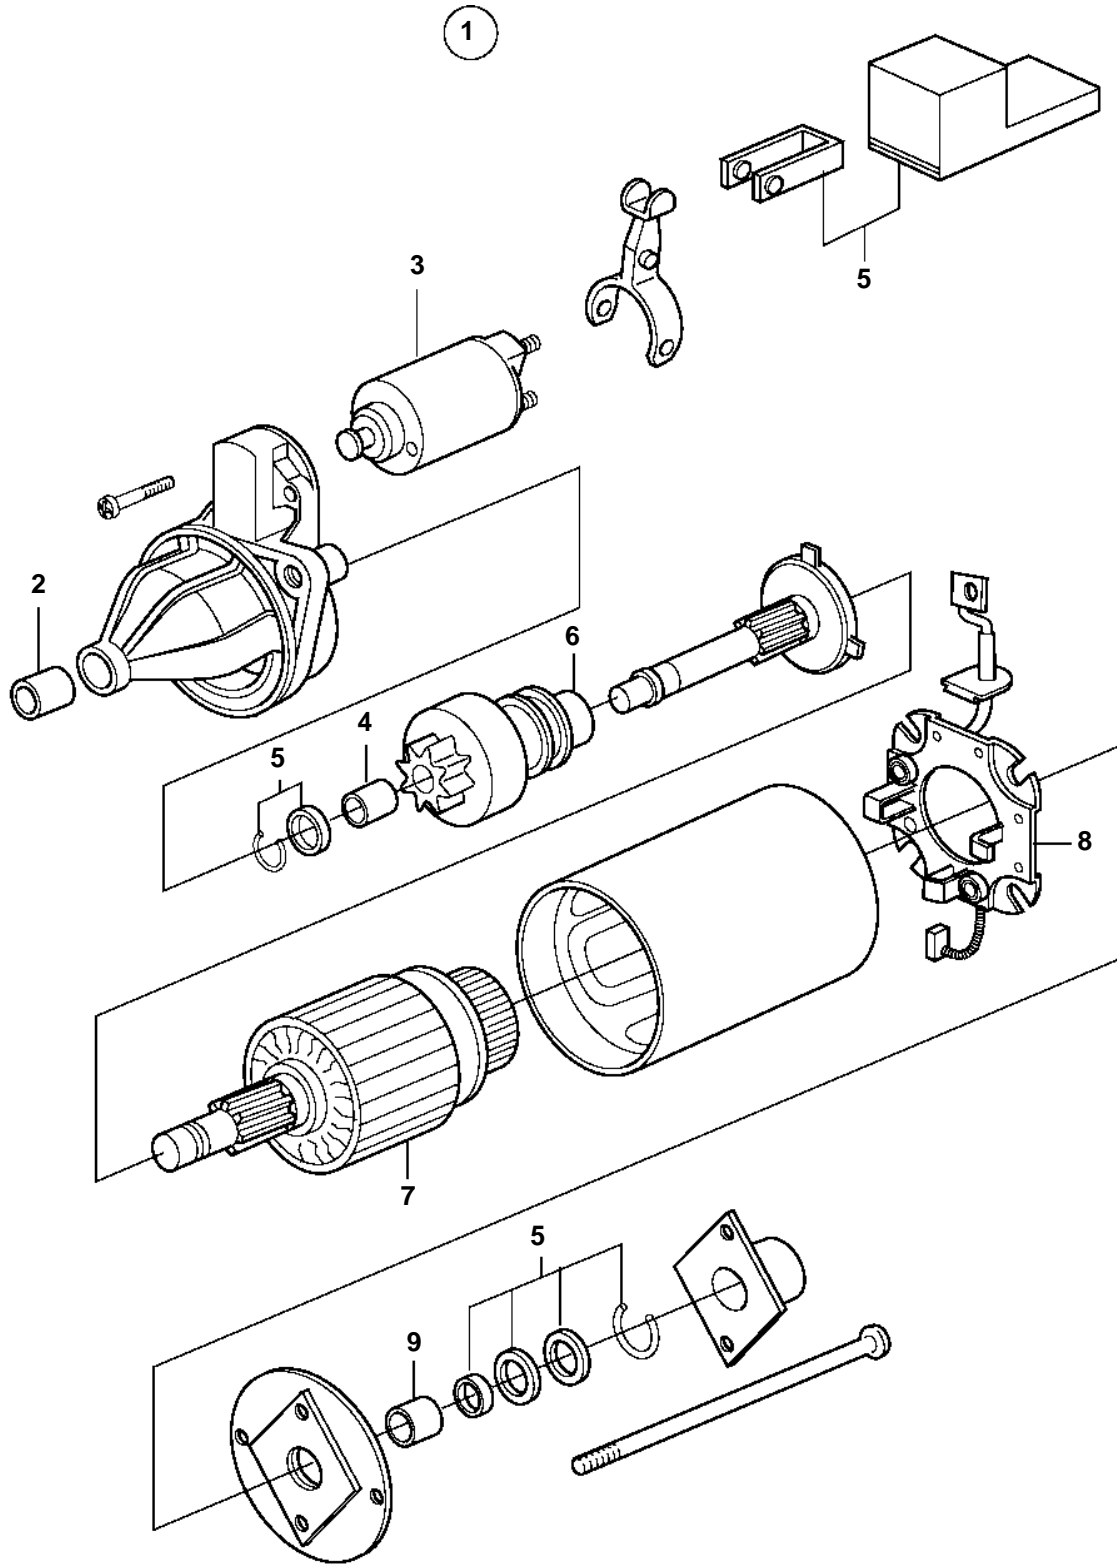

D1-30

**D1-30**

REF	PART NO.	QTY	DESCRIPTION	NOTES
1	3582514	1	Starter motor	
	3803584	1	Starter motor, exch	Exchange unit
2	3582423	1	· Bushing	
3	3582522	1	· Actuator solenoid	
4	3583746	1	· Bushing	
5		1	· Washer kit	
6	3583837	1	· Start gear	
7		1	· Rotor	
8	3583836	1	· Brush retainer plate	
9	3583751	1	· Bushing	