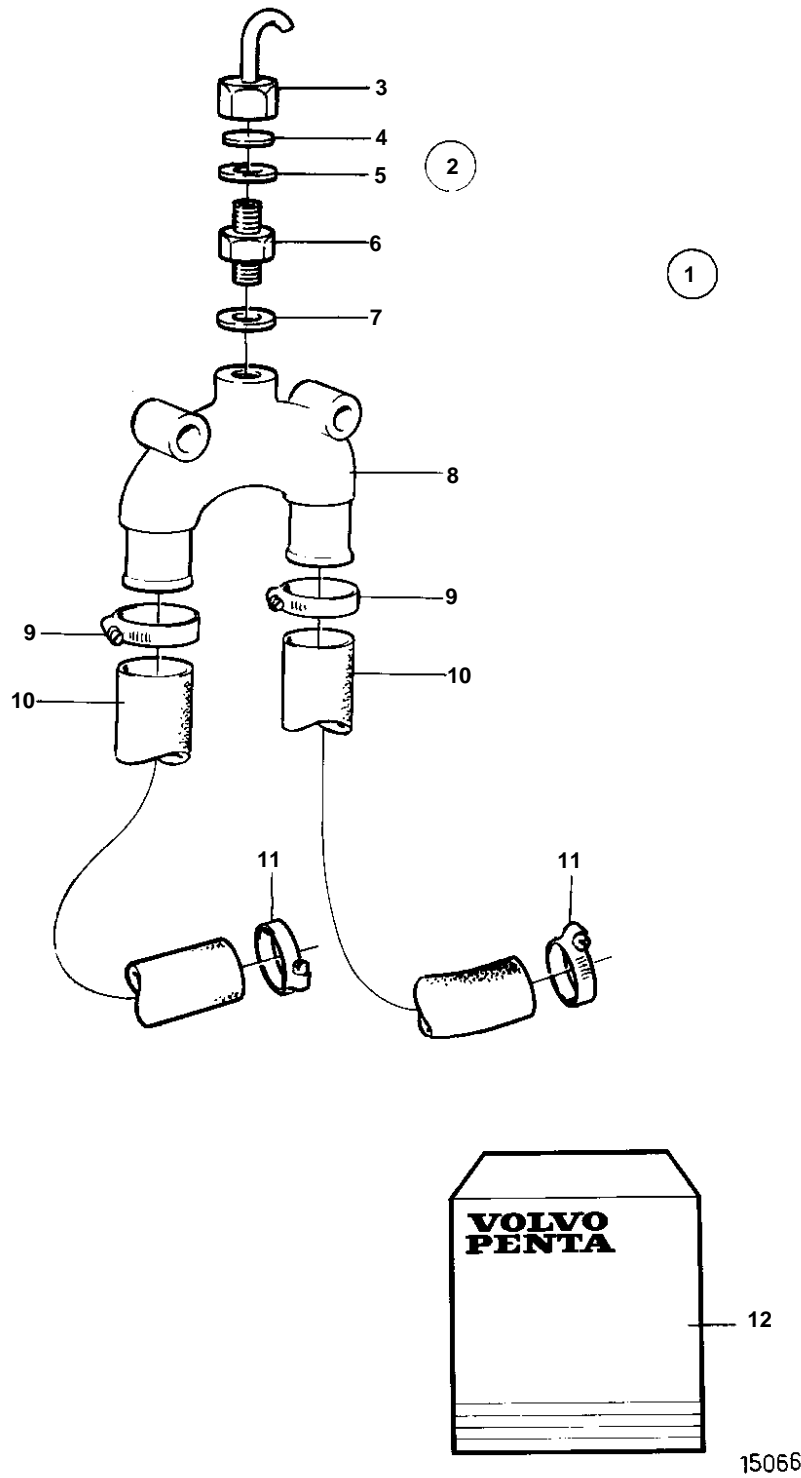

D1-13, D1-20, D1-30, D2-40

D1-13, D1-20, D1-30, D2-40

REF	PART NO.	QTY	DESCRIPTION	NOTES
1	861497	1	Vacuum valve kit	
2	828534	1	· Vacuum valve	
3	828533	1	· · Upper section	
4		2	· · Diaphragm	Included in overhaul kit.
5	828424	2	· · Gasket	Included in overhaul kit.
6	828266	1	· · Lower section	
7	947282	2	· · Gasket	Included in overhaul kit.
8		1	· Branch pipe	
9	961667	2	· Hose clamp	
10	952970	X	Rubber hose	
11	961666	X	Hose clamp	
12	875738	2	Repair kit	